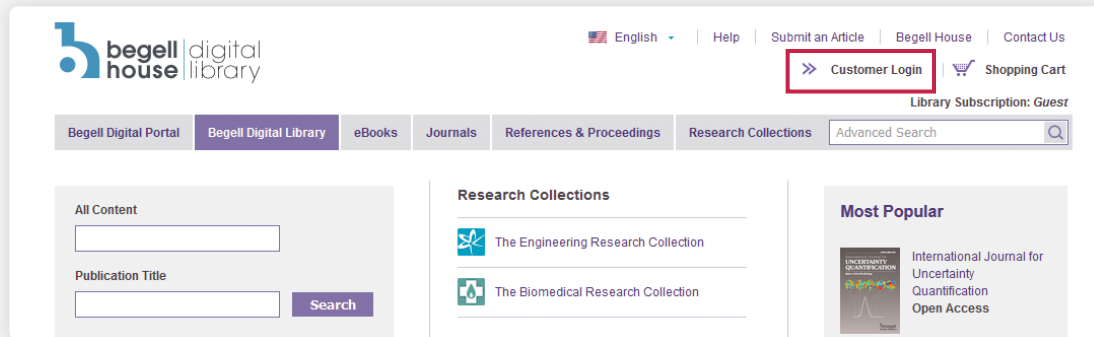

Begell Digital Library: CARSI Visitor User Guide

Begell 数字图书馆: CARSI 访客用户指南

Step 1 步骤 1

Visit www.dl.begellhouse.com
造访 www.dl.begellhouse.com

Step 2 第二步

Click the **“Customer Login”** link in the top right corner or...

点击右上角的 **“客户登录”** 链接, 或...

...click the link **“Check subscription”** in the right menu on an article's page

...点击文章页面右侧菜单上的 **“检查订阅”** 链接

Step 3 步骤 3

On the Login page, select **“Login via your home organization”**

在“登录”页面上, 选择 **“通过家庭组织登录”**

Step 4
步骤 4

Select **“SHIBBOLETH”** from the list of Access Options
从访问选项列表中选择 **“SHIBBOLETH”**

Access Options

You may be able to gain access to journal content using your university, library or employers login credentials. Log in via Shibboleth (your institution) or OpenAthens. Please, contact your librarian or administrator if you do not have username and/or password.